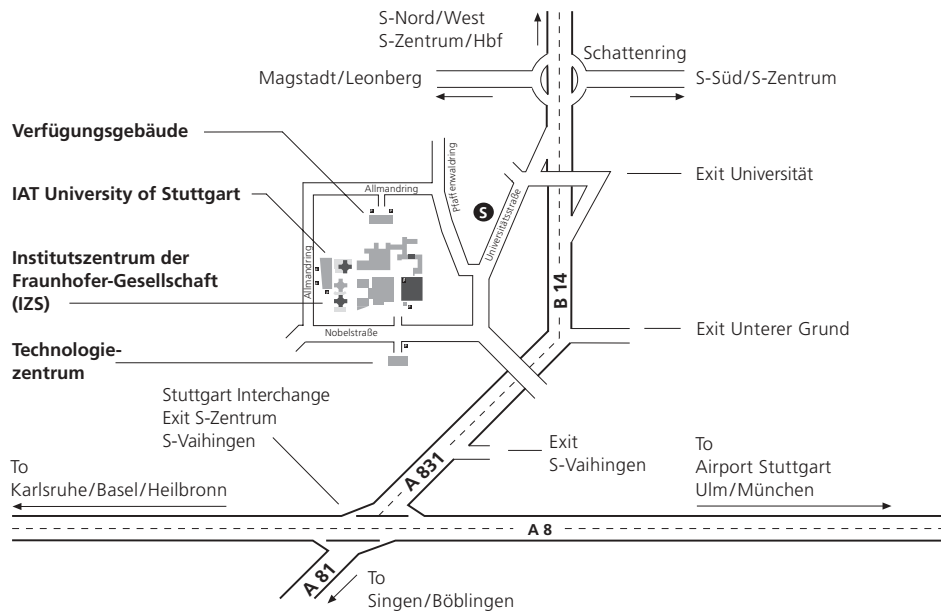

# How to find us

**By S-Bahn (suburban rail)**  
 line S1, S2 or S3 from the main station or line S2 or S3 from the airport to the stop »Universität« (university). Take the exit »Wohngebiet Schranne-Endelbang/Nobelstraße«. It takes 10 minutes to walk from the train station to the institute centre.

**By car**  
 via the A8 or A81 motorway, when you reach the Stuttgart interchange (Autobahnkreuz Stuttgart, Stuttgart-Zentrum/S-Vaihingen exit), follow the A831/B14 up to the exit »Universität« (university). You can park in the parking garage of the institute centre.

## Detail Institutszentrum (institute centre)

**By air**  
 to Stuttgart airport. Take the S-Bahn (suburban rail) line S2 or S3 towards Stuttgart to the stop »Universität« (university). Take the exit »Wohngebiet Schranne-Endelbang/Nobelstraße«. Alternatively, the taxi journey is approximately 16 km.