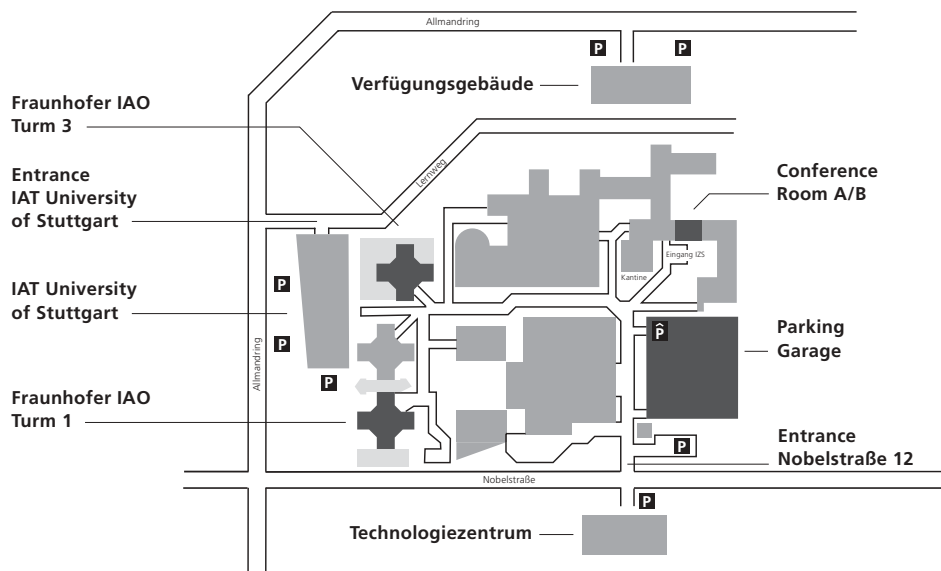

# How to find us

**By S-Bahn (suburban rail)**  
 line S1, S2 or S3 from the main station or line S2 or S3 from the airport to the stop »Universität« (university). Take the exit »Wohngebiet Schranne-Endelbang/Nobelstraße«. It takes 10 minutes to walk from the train station to the institute centre.

**By car**  
 via the A8 or A81 motorway, when you reach the Stuttgart interchange (Autobahnkreuz Stuttgart, Stuttgart-Zentrum/S-Vaihingen exit), follow the A831/B14 up to the exit »Universität« (university). You can park in the parking garage of the institute centre.

## Detail Institutszentrum (institute centre)

**By air**  
 to Stuttgart airport. Take the S-Bahn (suburban rail) line S2 or S3 towards Stuttgart to the stop »Universität« (university). Take the exit »Wohngebiet Schranne-Endelbang/Nobelstraße«. Alternatively, the taxi journey is approximately 16 km.